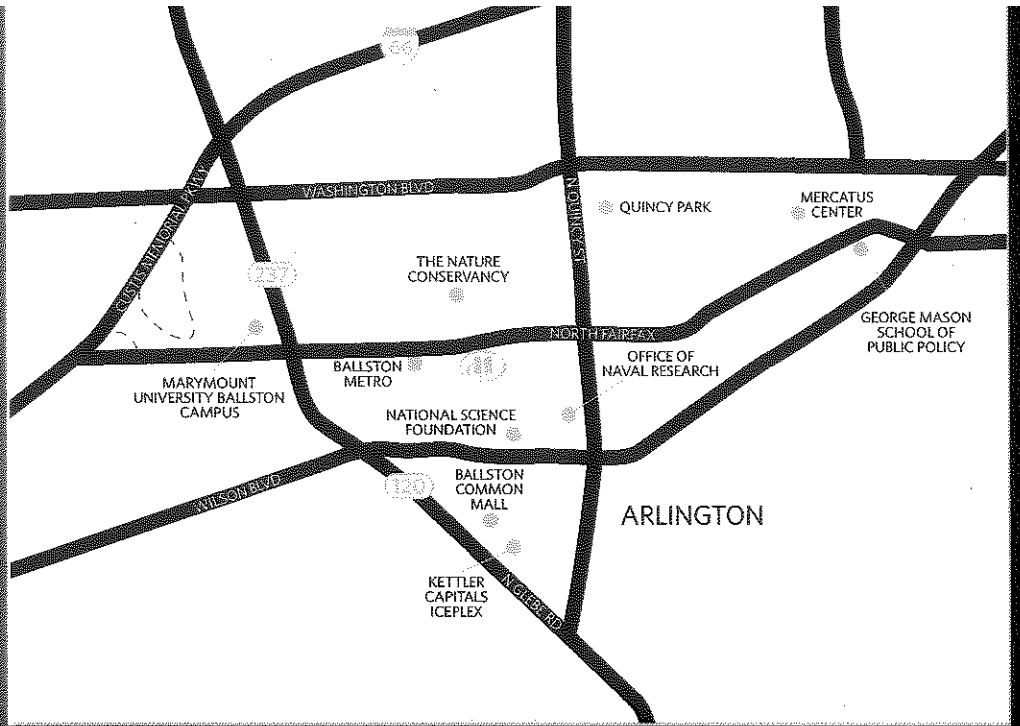

LOCATION

Hilton Arlington is located in the vibrant Ballston area of Arlington, Virginia. The Washington D.C. Metro system, adjacent to the hotel, provides convenient access to Washington Reagan International Airport (DCA), Smithsonian Museums, Arlington Cemetery, and neighboring areas of Washington DC, Maryland, and Virginia.