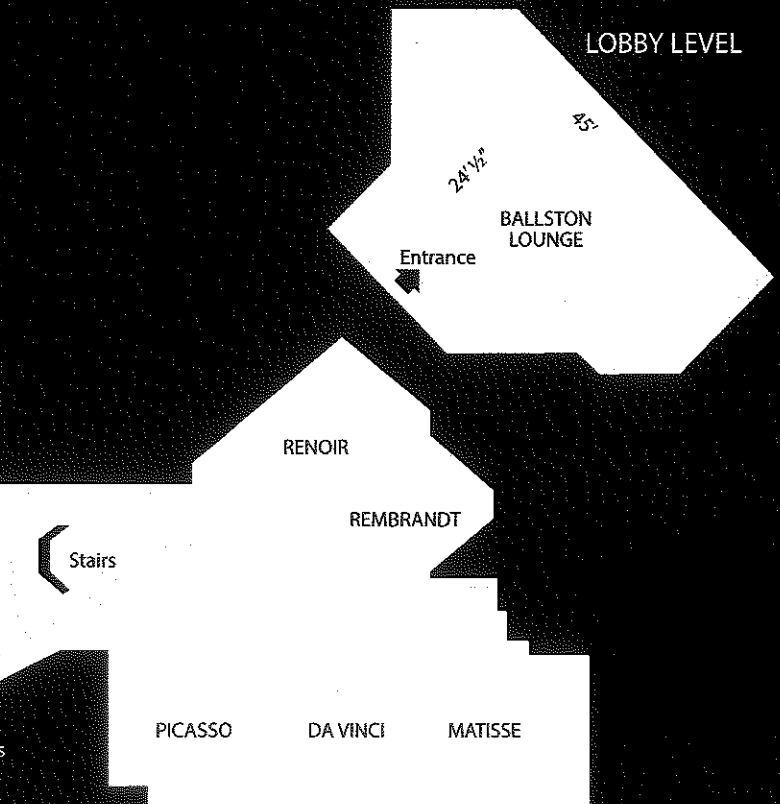

LOCATION

Hilton Arlington is located in the vibrant Ballston area of Arlington, Virginia. The Washington D.C. Metro system, adjacent to the hotel, provides convenient access to Washington Reagan International Airport (DCA), Smithsonian Museums, Arlington Cemetery, and neighboring areas of Washington DC, Maryland, and Virginia.

FLOOR MAPS

KEY

- Meeting/Conference Rooms
- Amenities

MEZZANINE LEVEL

LOBBY LEVEL

Stairs to Lobby Level

Elevators to Guest Room Floors